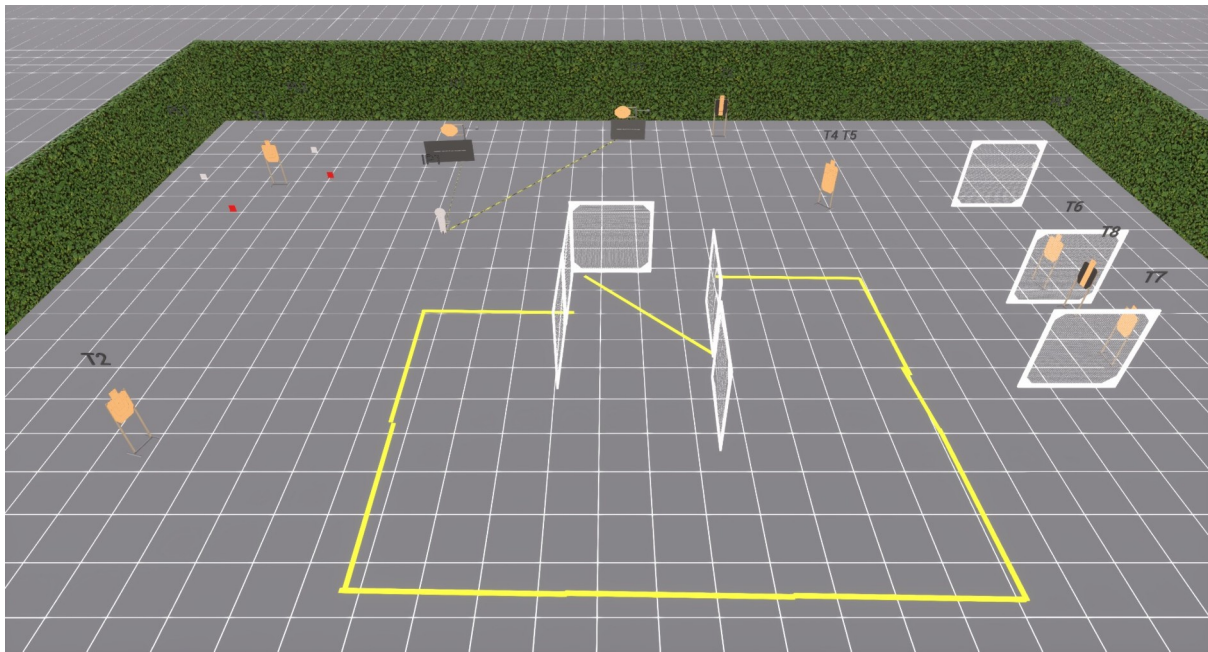

STAGE 6: Pistol - Sponsored by Oulun Ase

Firearm type	Pistol
Scoring type	Unlimited
Targets	8 SRA, 2 IPSC, 1 popper, 3 plate, 2 N/S plate
Minimum rounds	24
Maximum points	120p
Distance	5-20m
Safety angles (handling)	Red pole to right and left, 90° up and down
Safety angles (shooting)	Red pole to right and left, up top of the berm
Firearm condition	Loaded, safety on
Start position	Anywhere in the designated area, normal standing
Course of Fire	On audible signal, engage all targets from within the designated area. Area is restricted by guiding lines. Popper P1 activates moving targets T1 and T2, which remain visible at rest.
Penalties	As per SRA rules 8.1. Procedural penalty for each shot outside the designated area or touching a structure outside the area.
Maximum time	180s
Other	Safety and waiting area where demonstrated. Walk through time 4 minutes.