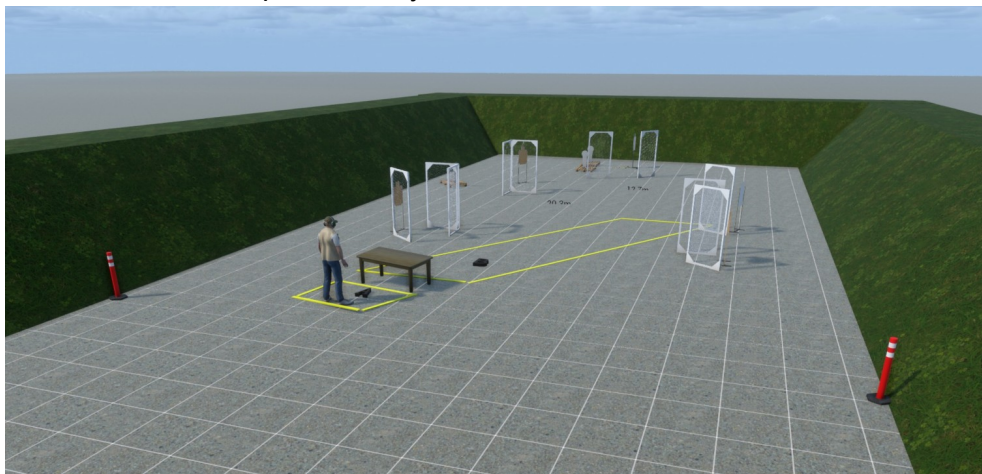

## STAGE 4: Rifle - Sponsored by Ruoto

Firearm type	Rifle
Scoring type	Unlimited
Targets	13 SRA, 3 mini-IPSC
Minimum Round	32
Maximum Points	160
Shooting distances	5-50m
Safety angles (handling)	Right and left red pole, up and down 90°
Safety angles (shooting)	Right and left red pole, up top of the berm
Firearm condition	Loaded, safety on
Start Position	Anywhere in the designated area, normal standing
Course of Fire	On audible signal, engage all targets from within the designated area. Area is restricted by guiding lines.
Penalties	According to SRA rules 8.1. Procedural penalty for each shot outside the designated area or touching a structure outside the area.
Maximum Time	180s
Other	Safety and waiting area where demonstrated. Walk through time 4 minutes.

## STAGE 5: Pistol - Sponsored by Varusteleka

Firearm type	Pistol
Scoring type	Unlimited
Targets	5 SRA, 3 popper, 10p extra task
Minimum rounds	13
Maximum points	75p
Distance	1-25m
Safety angles (handling)	Red pole to right and left, 90° up and down
Safety angles (shooting)	Red pole to right and left, up top of the berm
Firearm condition	Unloaded, hammer down
Start position	Normal standing by the desk. Gun at marked position on table, slide parallel to mark, as demonstrated by RO. All magazines accessible to competitor during COF on the table at the start signal, not touching the gun. Extra task +10p: shoot the targets from area B carrying ammo box in hands.
Course of Fire	On audible signal, engage all targets from within the designated area. Area is restricted by guiding lines. Popper P1 activates a moving target T1, <u>which remains hidden at rest.</u>
Penalties	As per SRA rules 8.1. Procedural penalty for each shot outside the designated area or touching a structure outside the area. Procedural penalty for each magazine used which was not on the table during start signal.
Maximum time	180s
Other	Safety and waiting area where demonstrated. Walk through time 4 minutes.