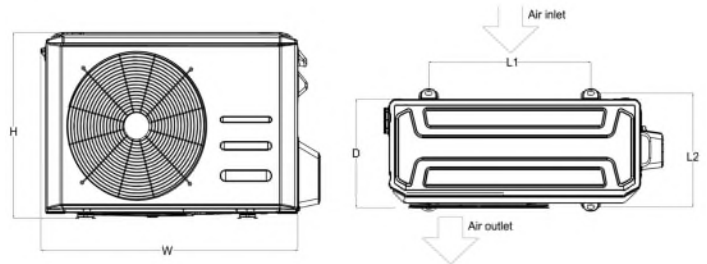

### LIMITED WARRANTY\*

- Seven (7) years compressor and five (5) years parts warranty.

NOTE: Images for illustration purposes only. Actual models may be slightly different.

Outdoor - Heat Pump			
System	Outdoor Model #	D5CURAH36AAK	
	Outdoor Size	36000	
Electrical	Voltage, Phase, Cycle	V/Ph/Hz	208-230/1/60
	MCA	A.	24
	MOPA	A.	30
	SCCR	kA	5
Operating Range	Cooling Outdoor DB Min - Max	°F(°C)	-13~122(-25~50)
	Heating Outdoor DB Min - Max	°F(°C)	-13~75(-25~24)
Piping	Min. Piping Length	ft (m)	9.8 (3)
	Standard Piping Length	ft. (m)	24.6 (7.5)
	Total Piping Length	ft (m)	246(75)
	Piping Lift*	ft (m)	98.42(30)
	Pipe Connection Size - Liquid	in (mm)	3/8in(9.52mm)
	Pipe Connection Size - Suction	in (mm)	3/4in(19mm)
Refrigerant	Refrigerant Type	R454B	
	Charge	lbs (kg)	7.28(3.3)
	Add'l Refrigerant (between Std & Max Piping Lengths)	Oz/ft (g/m)	0.7(65)
Outdoor Coil	Face Area	Sq. Ft.	8.14
	No. Rows	3	
	Fins per inch	19	
	Circuits	6	
Compressor	Type	ROTARY	
	Model	KTF310D43UMT	
	Oil Type	ESTER OIL	
	Oil Charge	Fl. Oz.	33.82
	Rated Current	RLA	5.38
Airflow & Sound	Airflow	CFM	2237.9
	Sound Pressure	dB(A)	63
Dimensions	Height	in (mm)	31.89(810)
	Width	in (mm)	37.24(946)
	Depth	in (mm)	16.14(410)
	Net Weight	lbs (kg)	153.22(69.5)
	Shipping Height	in (mm)	34.84(855)
	Shipping Width	in (mm)	42.91(1090)
	Shipping Depth	in (mm)	19.68(500)
	Shipping Net Weight	lbs (kg)	163.58(74.2)

\* Condensing unit above or below indoor unit

OUTDOOR UNIT DIMENSIONS						
Capacity	Unit	W	D	H	L1	L2
18K	mm	805	330	554	511	317.2
	inch	31.69	12.99	21.81	20.1	12.5
24K	mm	890	342	673	663	346.67
	inch	35.04	13.46	26.5	26.1	13.65
30K/36K	mm	946	410	810	672.96	402.6
	inch	37.24	16.14	31.89	26.49	15.85
48K/60K	mm	980	415	975	616	440
	inch	38.58	16.34	38.39	24.25	17.31