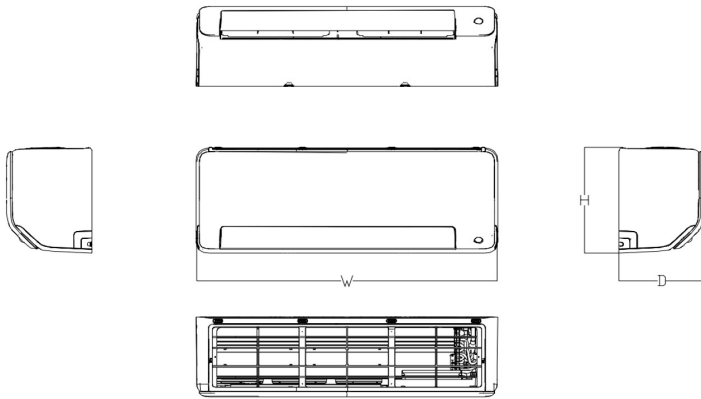

High Wall Heat Pump Ductless System

Indoor Model: **D5FSAH33XAK**

Job Data:
 Tag #:
 Date:

Location:
 Carrier#:

INDOOR STANDARD FEATURES

- Modes: Cool, Heat, Dry, Fan, Auto
- Four fan speeds
- Sleep Mode
- Turbo Mode
- Follow Me (senses temperature at handheld remote)
- Auto-Restart function
- Quiet indoor operation
- Anti-corrosive fin coating
- Factory Pre-Installed Leak Detection System
- Pipe Connection Size - Liquid : **3/8in(9.52mm)**
- Pipe Connection Size - Suction : **3/4in(19mm)**

NOTE: Images for illustration purposes only. Actual models may be slightly different.

INDOOR UNIT DIMENSIONS				
Capacity	Unit	W	D	H
6K/9K/12K	mm	795	225	295
	inch	31.3	8.86	11.61
18K	mm	965	239	319
	inch	37.99	9.41	12.56
24K ~ 36K	mm	1140	275	370
	inch	44.88	10.83	14.57

D5FSAH33XAK			
System	Indoor Model #	D5FSAH33XAK	
	Indoor Size	33000	
Electrical	Voltage, Phase, Cycle	V/Ph/Hz	208/230-1-60
	Power Supply	Indoor unit powered by outdoor unit	
	MCA	A.	3
Operating Range	Cooling Indoor DB Min - Max	*F(*C)	60~90(16 ~ 32)
	Heating Indoor DB Min - Max	*F(*C)	32~86(0 ~ 30)
Indoor Coil	Face Area	Sq. Ft.	3.6
	No. Rows		3
	Fins per inch		20
	Circuits		7
Indoor Unit	Number of Fan Speeds		1050/880/630
	Airflow (highest to lowest)	CFM	882.9 / 635.7 / 506.2 / 382.6 / /
	Sound Pressure (highest to lowest)	dB(A)	53.0/45.5/40/30.5/19.5
	Moisture Removal	L/h	4
	Air Throw Data	ft(m)	30.1(9.18)
Dimensions	Height	in (mm)	14.57(370)
	Width	in (mm)	44.88(1140)
	Depth	in (mm)	10.83(275)
	Net Weight	lbs (kg)	43.21(19.6)
	Shipping Height	in (mm)	13.98(355)
	Shipping Width	in (mm)	48.43(1230)
	Shipping Depth	in (mm)	17.91(455)
	Shipping Net Weight	lbs (kg)	55.78(25.3)
CONTROLS			
Standard	Wireless Remote Controller (*F/*C Convertible)		
Optional	Wired Remote Control 7 Day Programmable	KSACN1401AAA	
	Wired Remote Control with Timer Function	KSACN1201AAA	
	Wi-Fi™ Kit High Wall	KSAIF0701AAA	
	24V Mini Interface	KSAIC0601230	