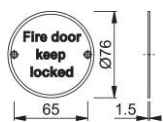

Product data sheet

accessories

Perform

AR901

ARRONE stainless steel information sign:

- With lettering
- Fixing: visible, multi-purpose screws

Article number	50030681
Product ref.	AR901-BLK
EAN-Code	5051358030930
Country of origin	China
CN-Code	83100000
Material	aluminium
Dimension	Ø76 mm
Door type	wooden door
Fixings	Timber door
Diameter	76 mm
Finish	RAL 9005 matt jet black
Range	ARRONE Range
Packing unit	20
Outer carton	200