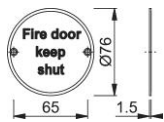

## Perform

AR902

ARRONE stainless steel information sign:

- With lettering
- Fixing: visible, multi-purpose screws

Article number	50030693
Product ref.	AR902-BLK
EAN-Code	5051358030947
Country of origin	China
CN-Code	83100000
Material	aluminium
Dimension	Ø76 mm
Door type	wooden door
Fixings	Timber door
Diameter	76 mm
Finish	RAL 9005 matt jet black
Range	ARRONE Range
Packing unit	20
Outer carton	200