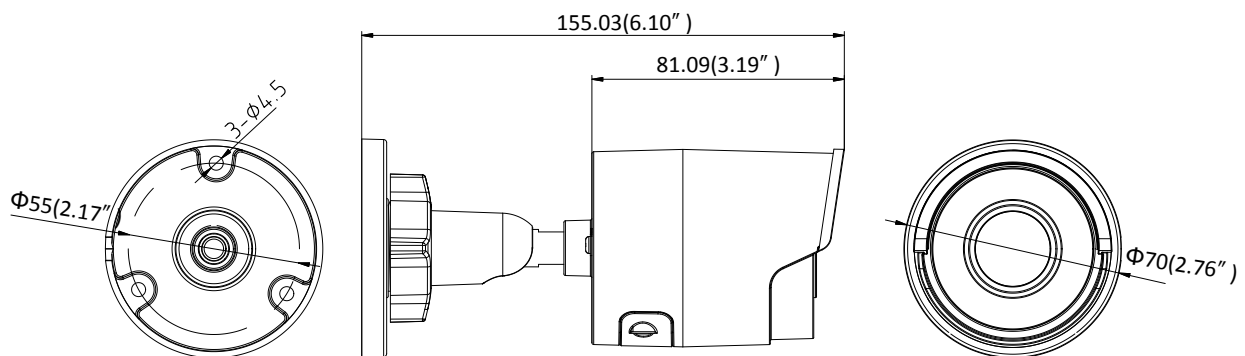

General Function	One-key Reset, Anti-Flicker, Heartbeat, Mirror, Password Protection, Privacy Mask, Watermark, IP Address Filter
Interface	
Communication Interface	1 RJ45 10M/100M self-adaptive Ethernet port
On-board Storage	Built-in microSD/SDHC/SDXC slot, up to 128 GB
Smart Feature-set	
Behavior Analysis	Line crossing detection, intrusion detection, unattended baggage detection, object removal detection
Exception Detection	Scene change detection
Line Crossing Detection	Cross a pre-defined virtual line, up to 1 pre-defined virtual lines supported
Intrusion Detection	Enter and loiter in a pre-defined virtual region, up to 1 pre-defined virtual regions supported
Object Removal Detection	Objects removed from the pre-defined region, such as the exhibits on display.
Unattended Baggage Detection	Objects left over in the pre-defined region such as the baggage, purse, dangerous materials
Face Detection	Human face appears in the image can be detected and trigger linkage method
General	
Operating Conditions	-30 °C to +60 °C (-22 °F to +140 °F), Humidity 95% or less (non-condensing)
Power	12 VDC ± 25%, 5W PoE(802.3af, class 3), 6.5W
IR Range	Up to 30 m
Protection Level	IP67
Dimensions	Camera: $\Phi 70 \times 155.03$ mm ($\Phi 2.76'' \times 6.1''$) Package: $216 \times 121 \times 118$ mm ($8.5'' \times 4.76'' \times 4.65''$)
Weight	Camera: 410 g (0.9 lb.)

Available Models

DS-2CD2025FWD-I

Dimensions

Unit: mm