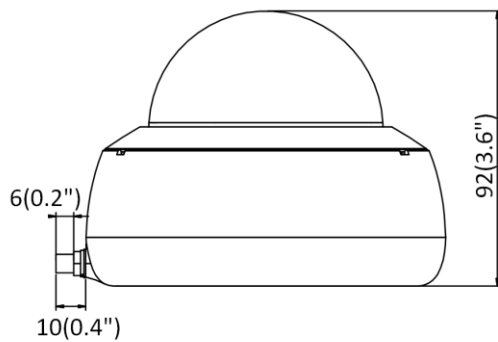

Compression Standard

H.264+	Main stream supports
H.265+	Main stream supports

Available Model

DS-2CD2141G1-IDW1 (2.8 mm, 4 mm)

Dimension

Unit: mm(inch)

Distributed by