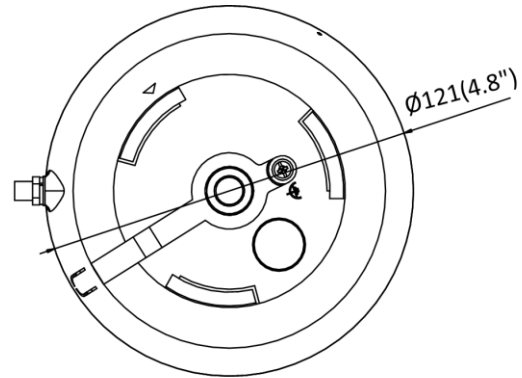

Compression Standard

H.264+	Main stream supports
H.265+	Main stream supports

Available Model

DS-2CD2141G1-IDW1 (2.8 mm, 4 mm)

Dimension

Unit: mm(inch)

Distributed by