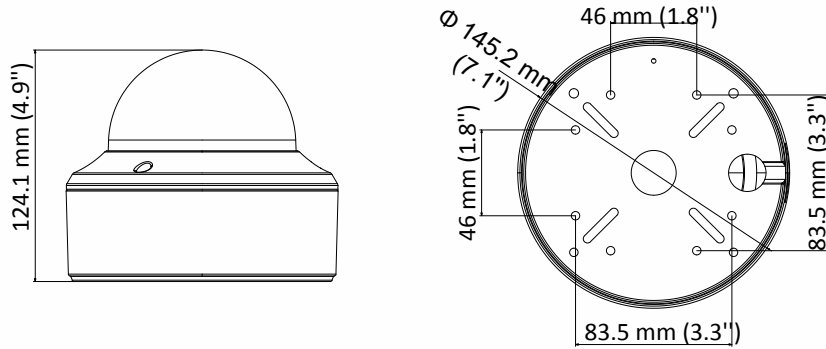

Order Models

DS-2CE56D8T-VPIT3ZE

Dimension