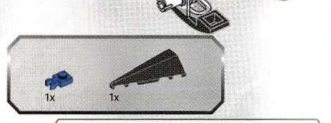

57

69

79

1x [Black 1x4 Technic Brick]

2 [DKW Accelerator Pedal] 12

3 [McLaren Logo] 3

1x [Black 1x2 Technic Pin]

80